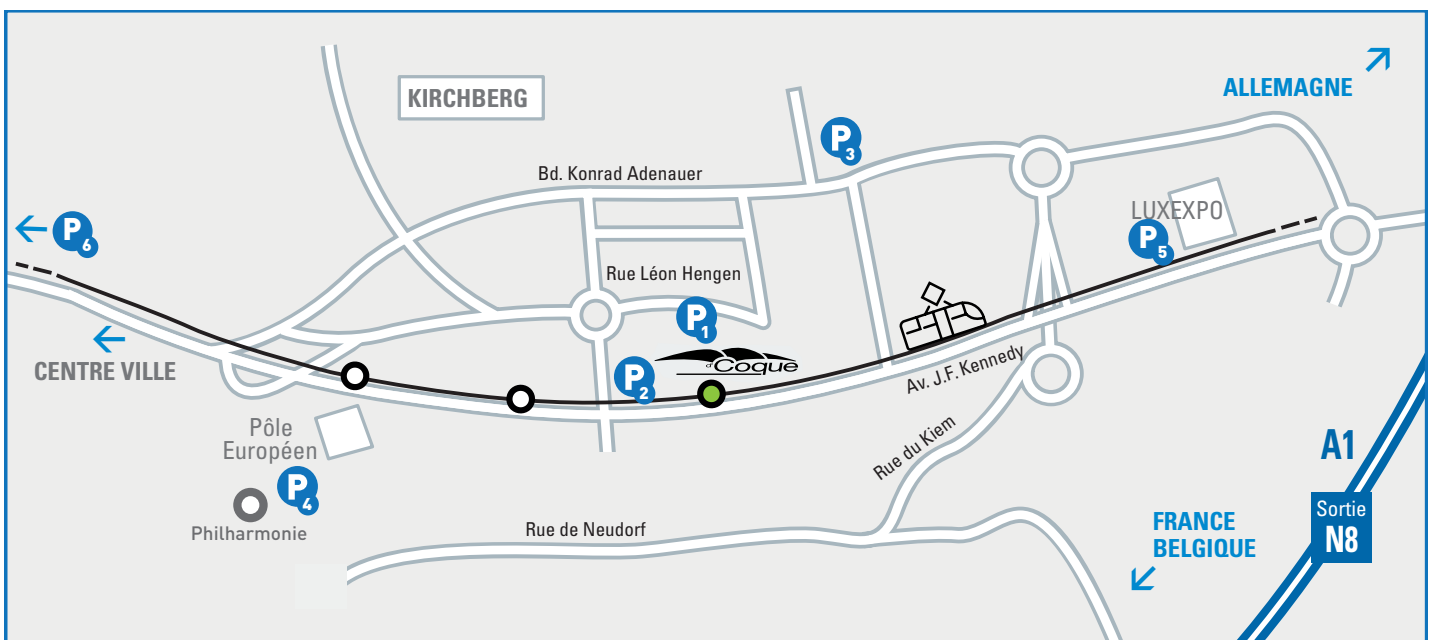

Les Parkings aux alentours de la Coque

Parkings in the immediate surroundings of the Coque

MATCH DE GALA - VOLLEYBALL - 29.05 & 01.06

- 1 Parking d'Coque - 3h de stationnement gratuites pour les clients de la Coque**
(ou avec consommation de min. 5€ au Fresh & Fitness Corner)

*3h free of charge for customers of d'Coque
(or with at least 5€ spent at the Fresh & Fitness Corner)*

- 2 Parking Erasme (150m) - Payant**
Paid Parking
- 3 Parking Konrad Adenauer (1km) - Payant**
Paid Parking
- 4 Parking place de l'Europe (1,1km) - Payant**
Paid Parking
- 5 Parking Luxexpo (2,7km) - Payant**
Paid Parking
- 6 Parking Glacis (4,5km) - Payant**
Paid Parking

TRAM

ARRÊT COQUE
STOP COQUE